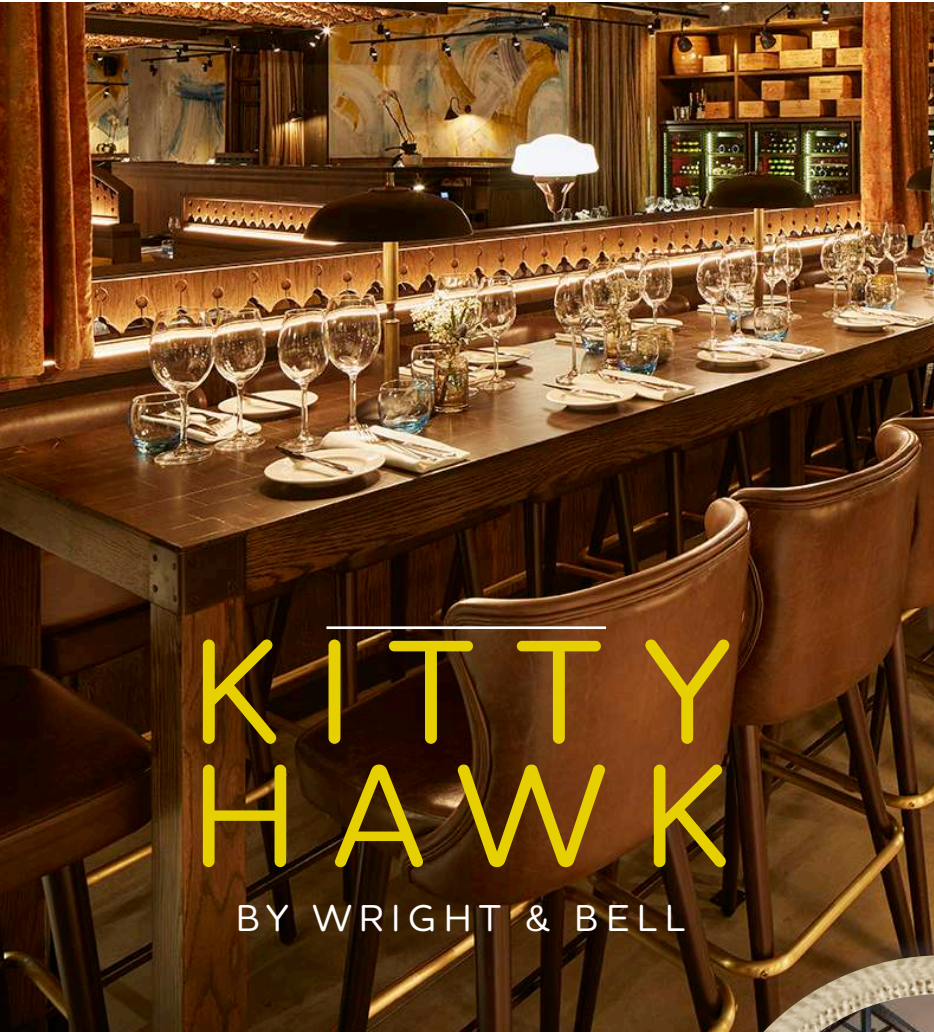

KITTY HAWK

BY WRIGHT & BELL