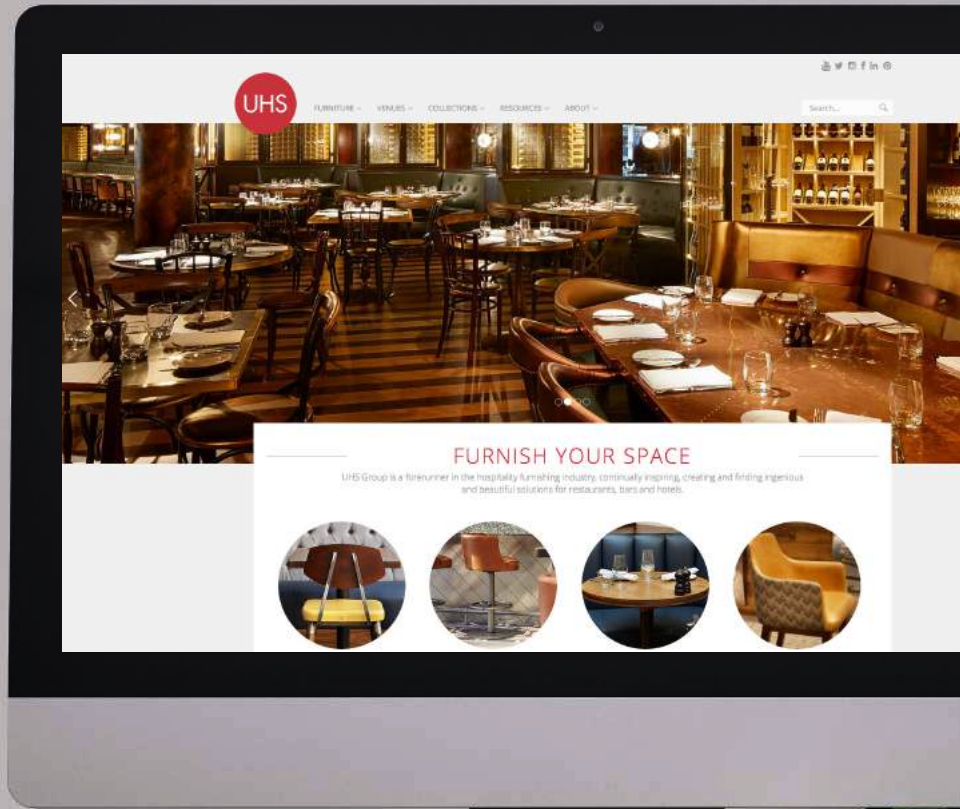

See more at: <http://uhs-group.com/venue/restaurant-london/#sthash.skclMq6V.dpuf>

POP OF
COLOUR

NEW WEBSITE

2016 brought a brand new website for UHS Group with many new features, and many more to come... browse our latest furniture ranges and #BelInspired.

On the website we have introduced many new features that we hope will enable you to pick your next collection.

UHS THE STUDIO

Our latest collection coming soon will be a superb design led range of products from soft seating, barstools and dining furniture.