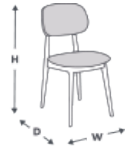

## GEORGINA SIDE CHAIR

CONTRACT DINING CHAIRS

### SPECIFICATIONS

**PRODUCT CODE:** 1110-0031

**DIMENSIONS (CM):**

**H:** 93    **D:** 62    **W:** 53    **SEAT HEIGHT:** 46

✓ **RIGATEST**

**RIGATEST**